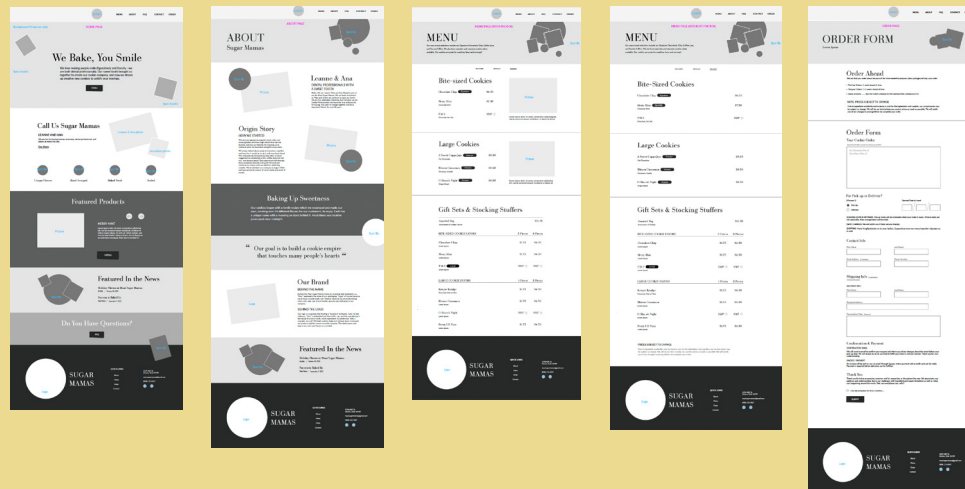

WAI'EHU, MAUI

EST. 1991

MAUI SUGAR MAMAS

WIREFRAMES

LO-FI WIREFRAMES

LO-FI WIREFRAMES (DIGITAL)

MAUI SUGAR MAMAS

SPOT ILLUSTRATION