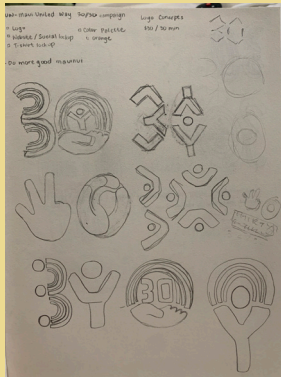

WAI'EHU, MAUI

EST. 1991

MAUI SUGAR MAMAS

WIREFRAMES

LO-FI WIREFRAMES

LO-FI WIREFRAMES (DIGITAL)

MAUI SUGAR MAMAS

SPOT ILLUSTRATION

MAUI UNITED WAY

SKETCHES

UNITED WAY LOGO

MAUI UNITED WAY

FINAL DESIGNS

THIRTY FOR THIRTY

INITIAL STICKER

ORIGINAL LOGO