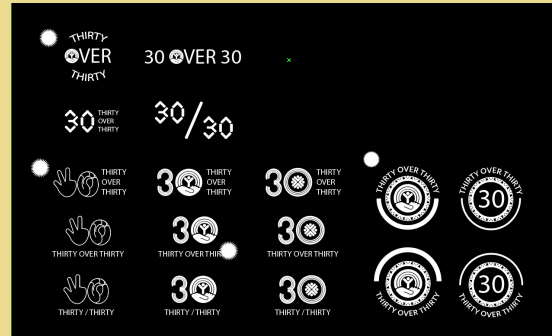

MAUI UNITED WAY

SKETCHES

UNITED WAY LOGO